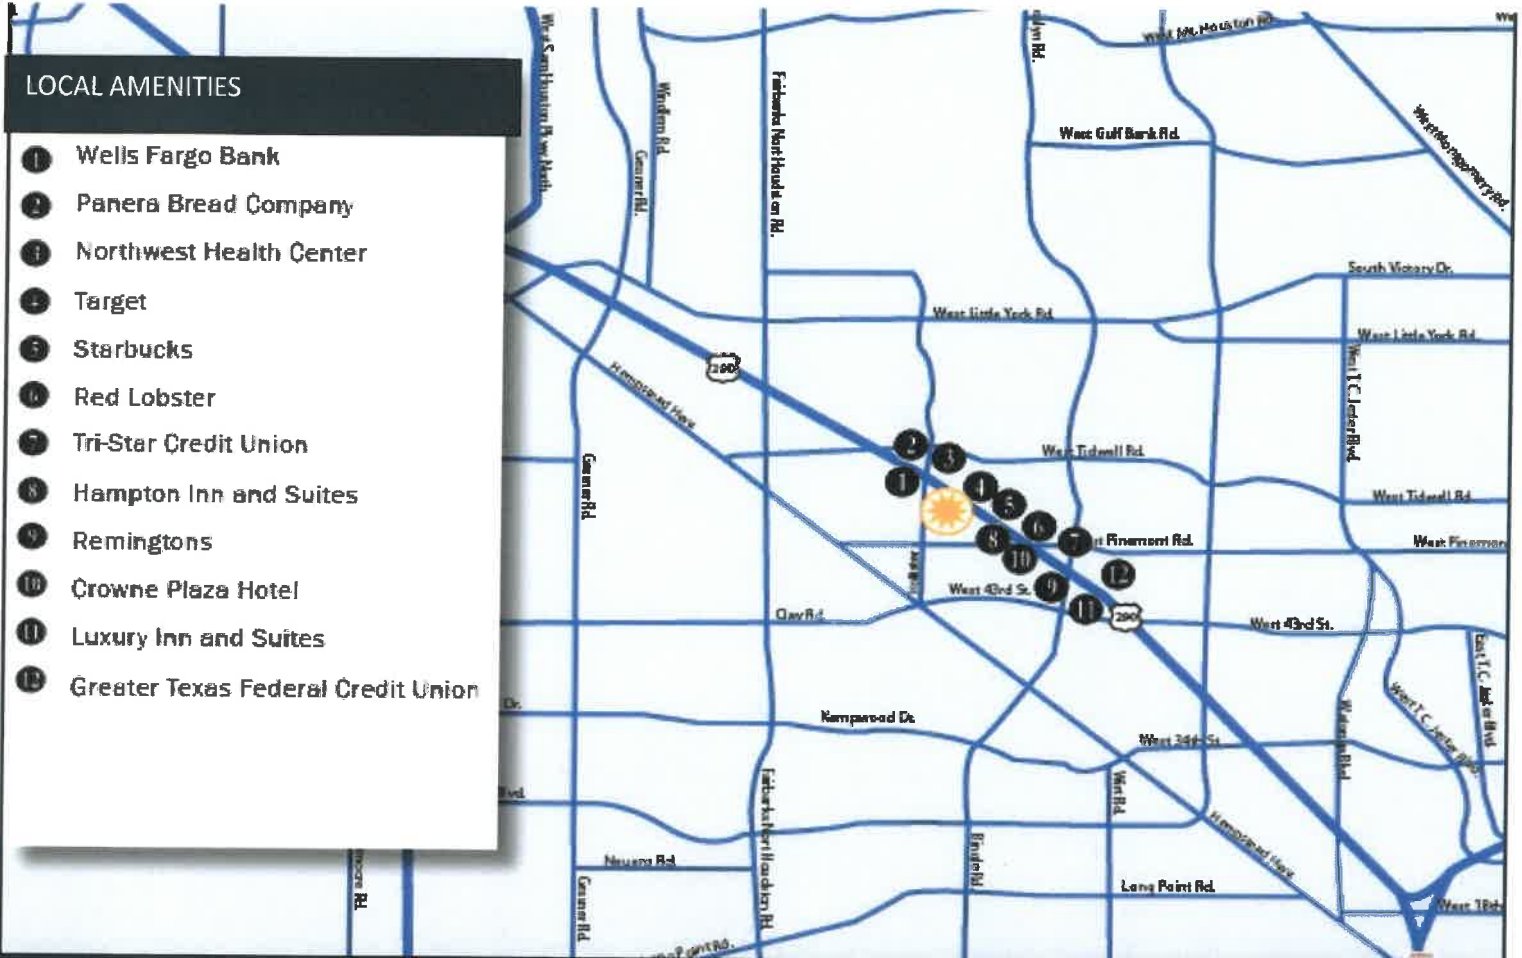

LOCATION

FOR LEASING INFORMATION CONTACT

Carrie Powledge

281-464-8111

cpowledge@nwcmanagement.com