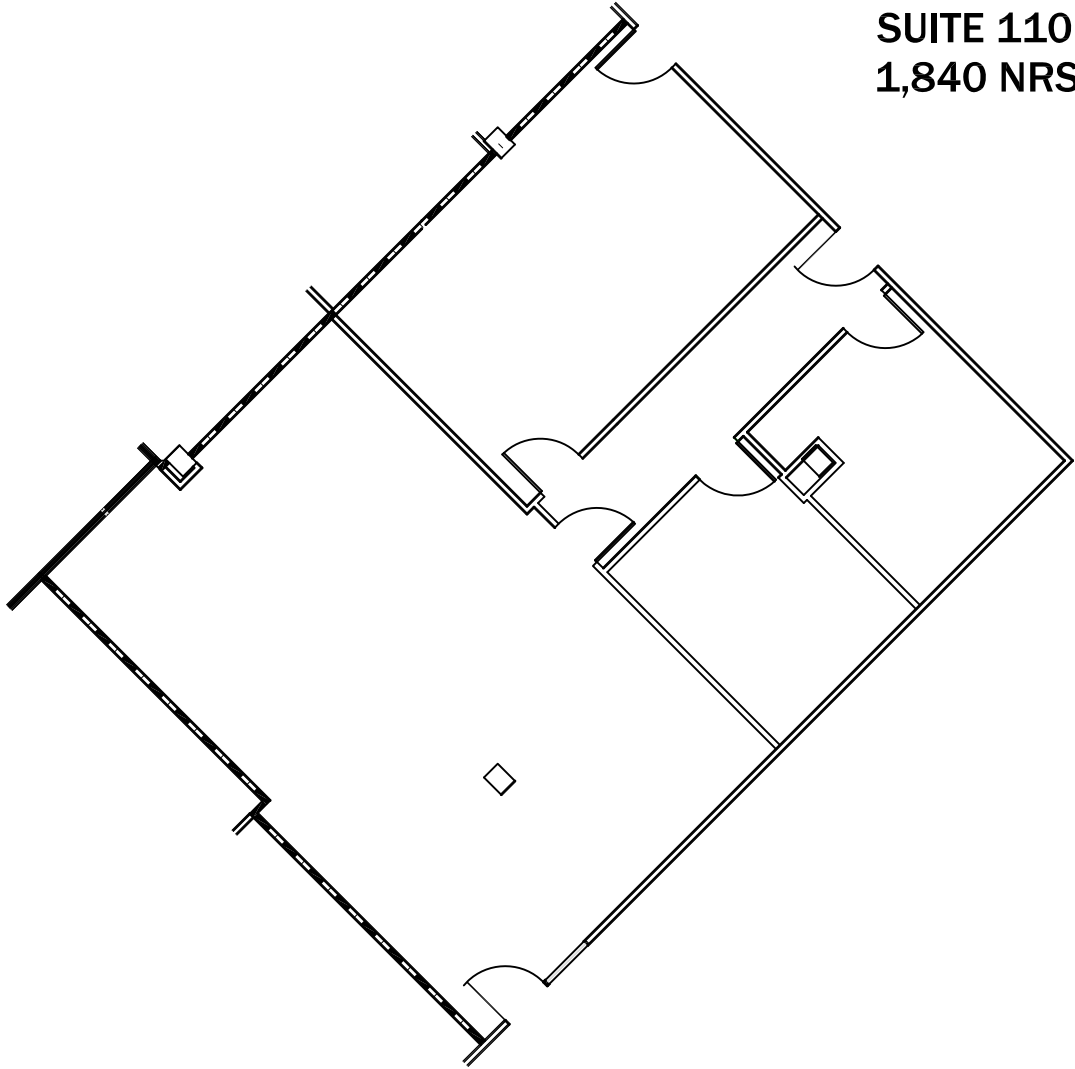

Cypress Station

110 Cypress Station Dr.
Houston , TX

SUITE 110
1,840 NRSF

SUITE LOCATION

3/32"=1'-0"
05/29/2018

1863.CB
CADD Documentation by Radian Architecture 713-933-0507

CONTACT
Carrie Powledge
281.464.8111