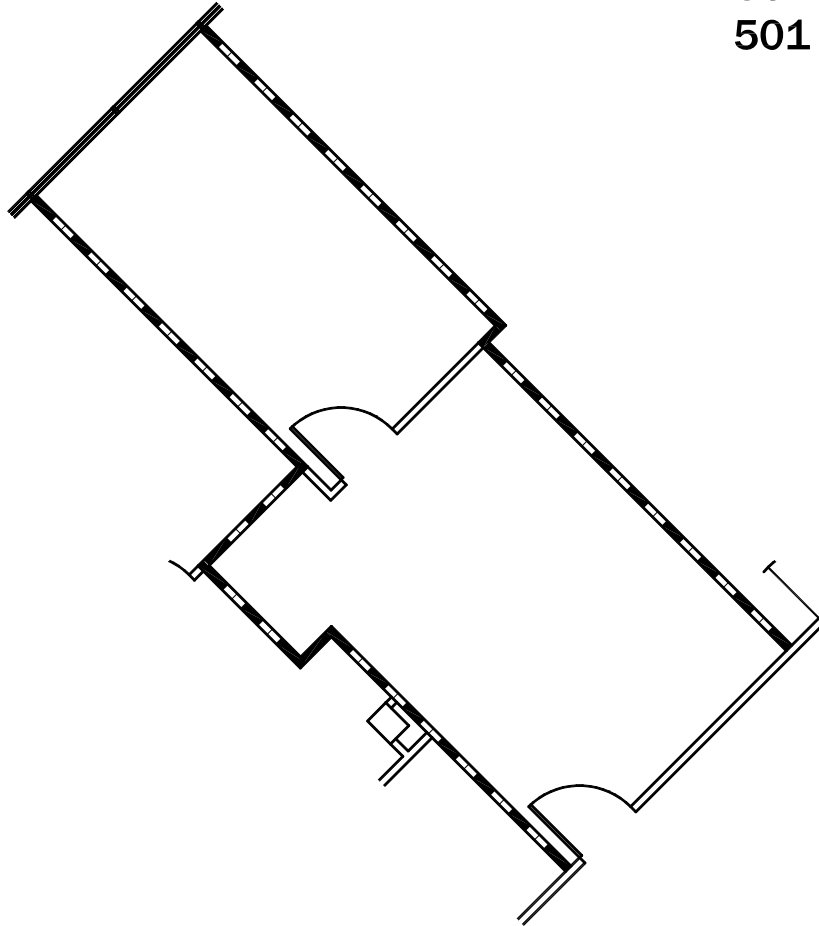

Cypress Station

110 Cypress Station Dr.
Houston, TX

SUITE 114
501 NRSF

SUITE LOCATION

1/8"=1'-0"
05/29/2018

1863.CB
CADD Documentation by Radian Architecture 713-933-0507

CONTACT
Carrie Powledge
281.464.8111