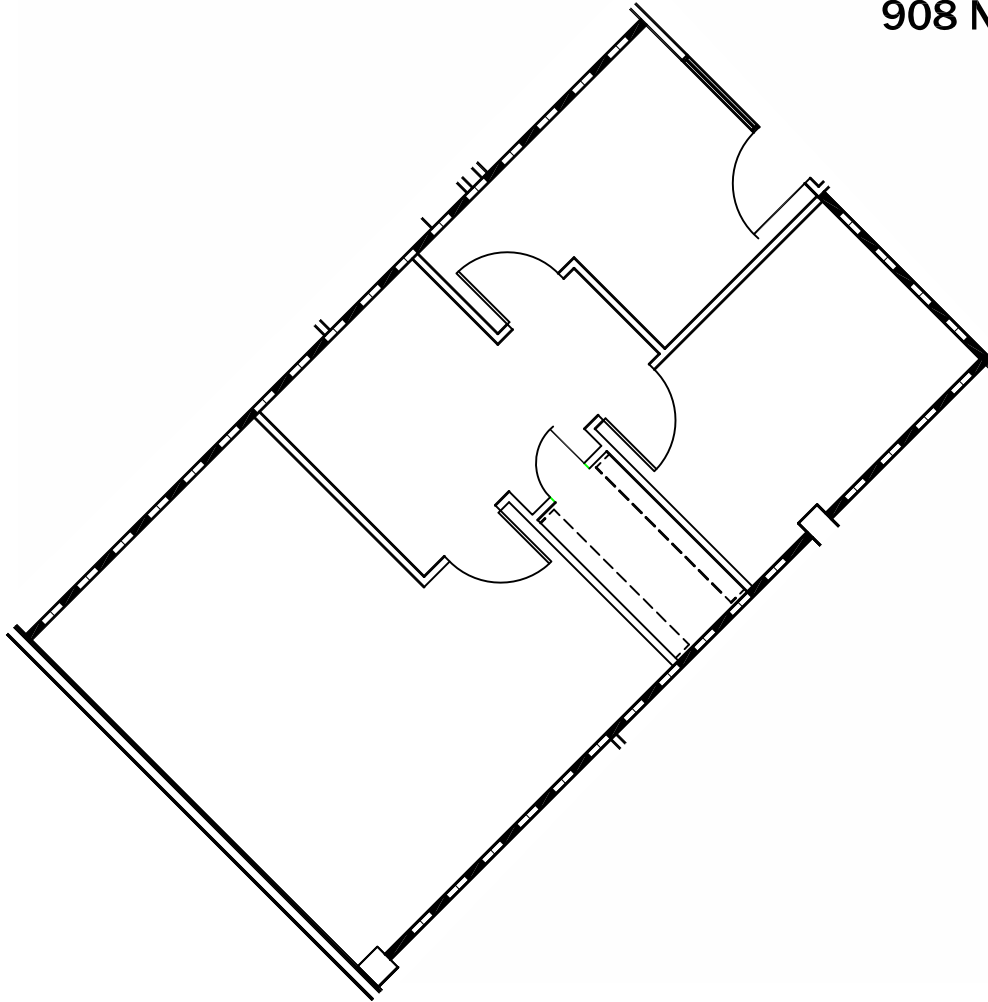

# Cypress Station

110 Cypress Station Dr.  
Houston , TX

**SUITE 127**  
**908 NRSF**

## SUITE LOCATION

1/8"=1'-0"  
05/29/2018

1863.CB  
CADD Documentation by Radian Architecture 713-933-0507

**CONTACT**  
**Carrie Powledge**  
**281.464.8111**