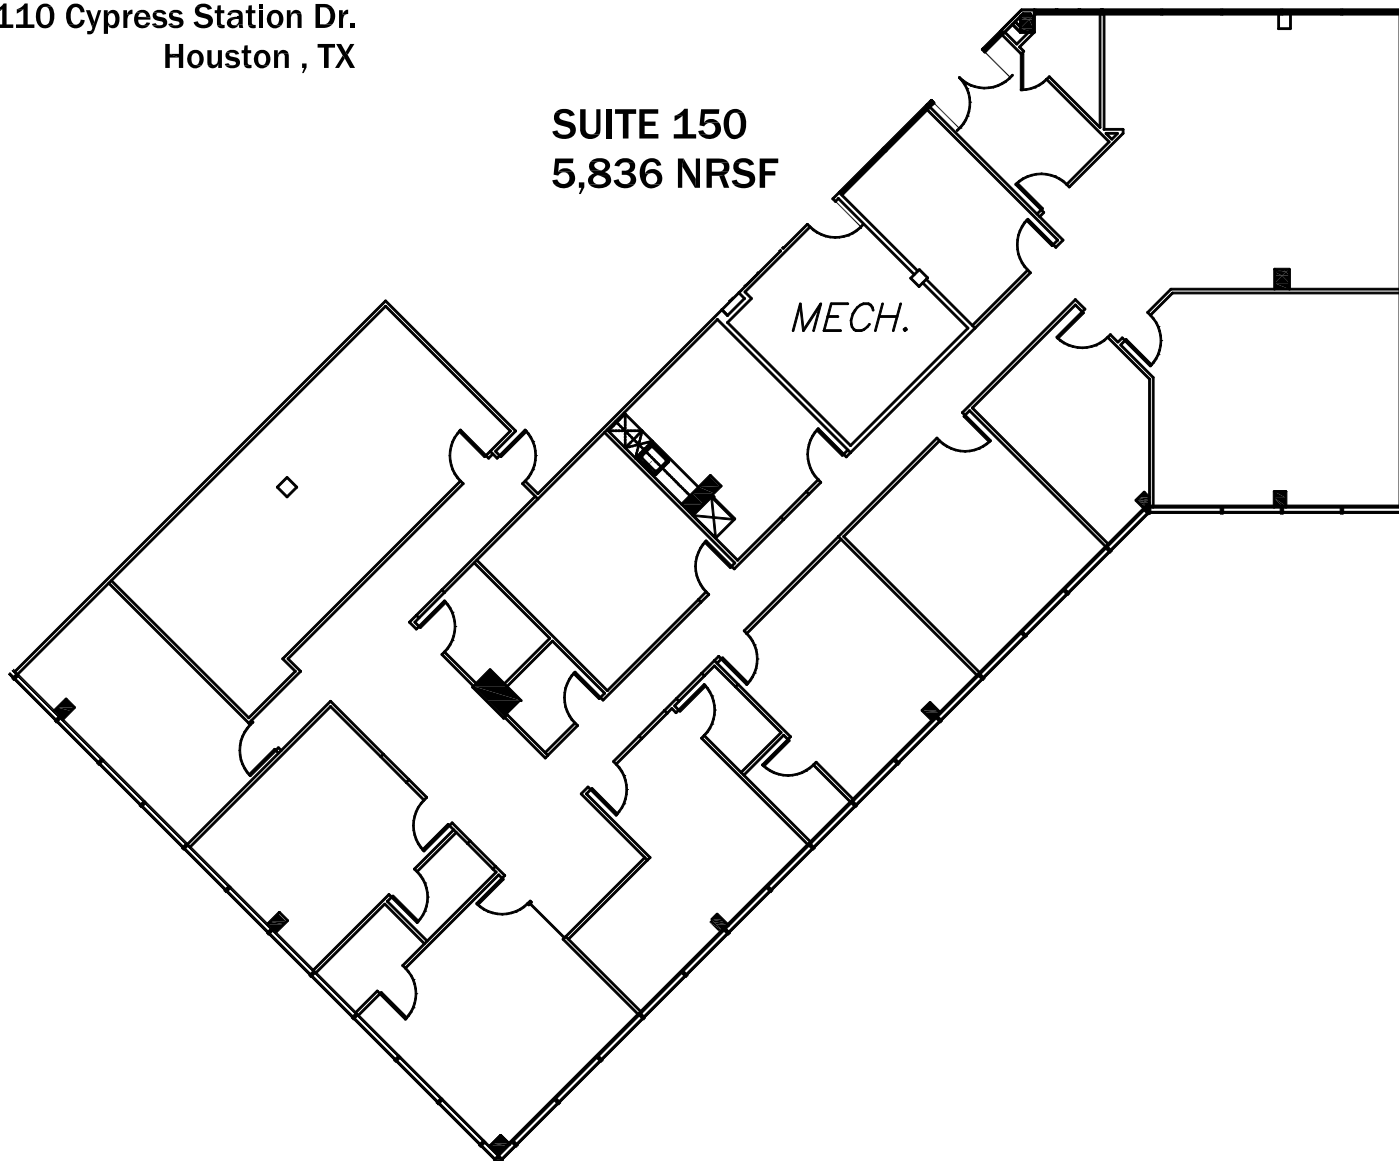

# Cypress Station

110 Cypress Station Dr.  
Houston, TX

**SUITE 150**  
**5,836 NRSF**

## SUITE LOCATION

1/16"=1'-0"  
05/29/2018

1863.CB  
CADD Documentation by Radian Architecture 713-933-0507

**CONTACT**  
**Carrie Powledge**  
**281.464.8111**