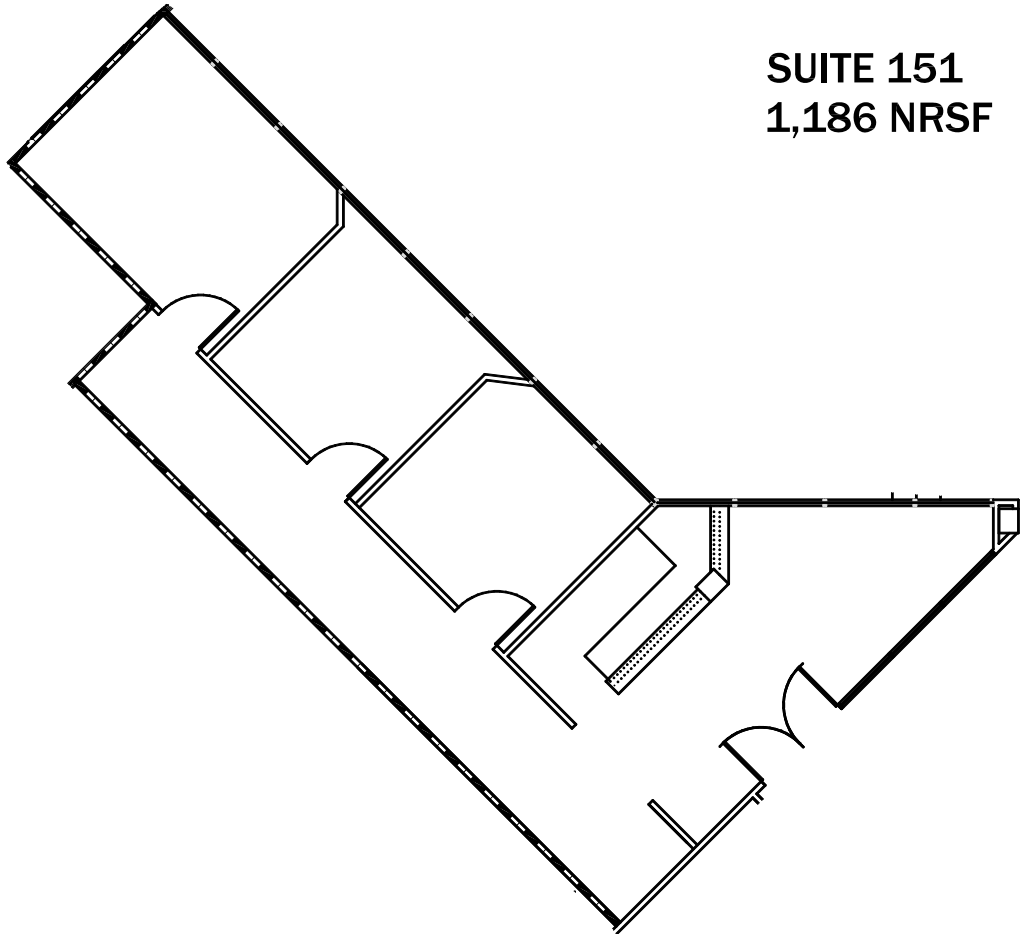

Cypress Station

110 Cypress Station Dr.
Houston, TX

SUITE 151
1,186 NRSF

SUITE LOCATION

3/32"=1'-0"
05/29/2018

1863.CB
CADD Documentation by Radian Architecture 713-933-0507

CONTACT
Carrie Powledge
281.464.8111