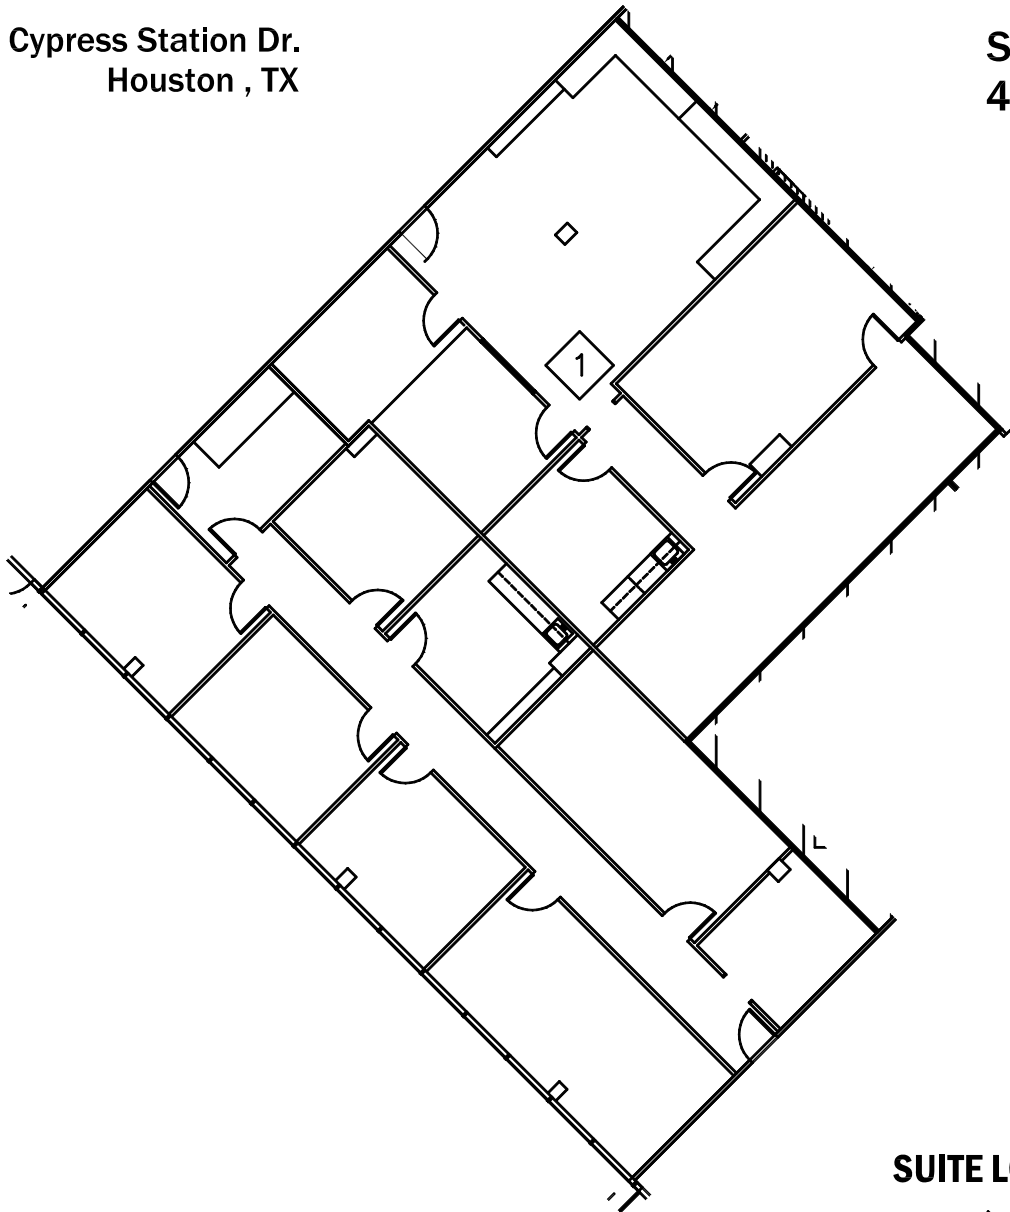

Cypress Station

110 Cypress Station Dr.
Houston, TX

SUITE 152
4,457 NRSF

SUITE LOCATION

1/16"=1'-0"
06/04/2018

1863.CB
CADD Documentation by Radian Architecture 713-933-0507

CONTACT
Carrie Powledge
281.464.8111