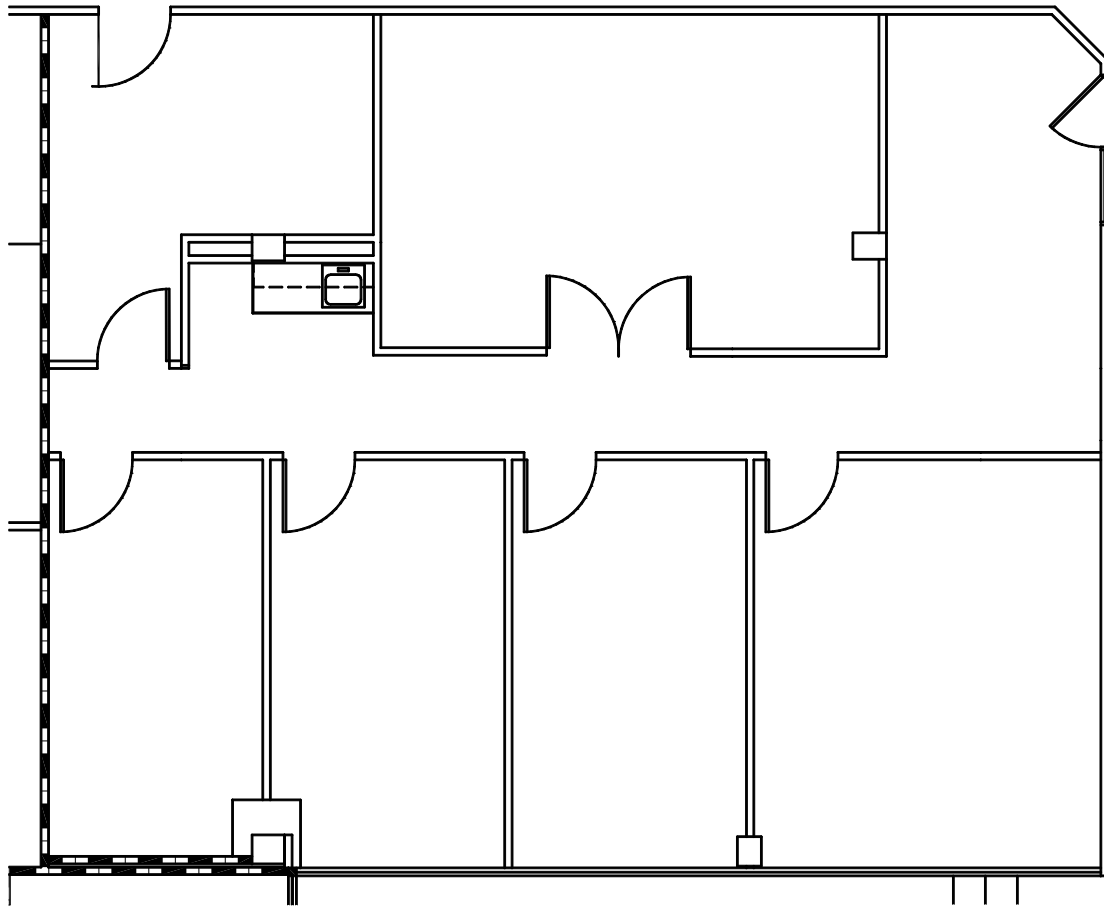

Cypress Station

110 Cypress Station Dr.
Houston , TX

SUITE 157
1,836 NRSF

SUITE LOCATION

1/8"=1'-0"
05/29/2018

1863.CB
CADD Documentation by Radian Architecture 713-933-0507

CONTACT
Carrie Powledge
281.464.8111