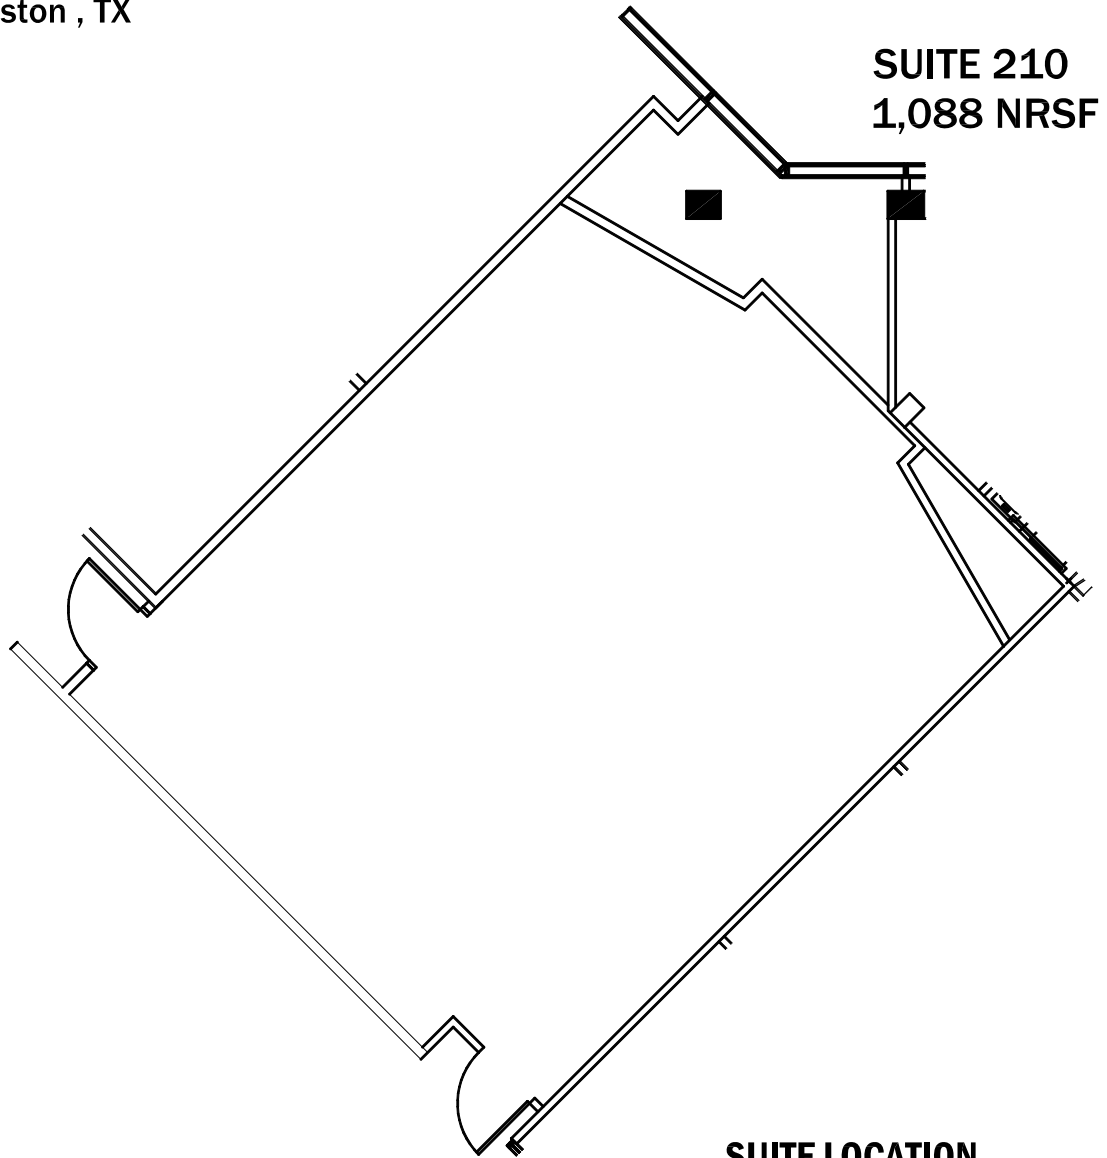

Cypress Station

110 Cypress Station Dr.
Houston , TX

SUITE LOCATION

1/8"=1'-0"
05/29/2018

1863.CB
CADD Documentation by Radian Architecture 713-933-0507

CONTACT
Carrie Powledge
281.464.8111