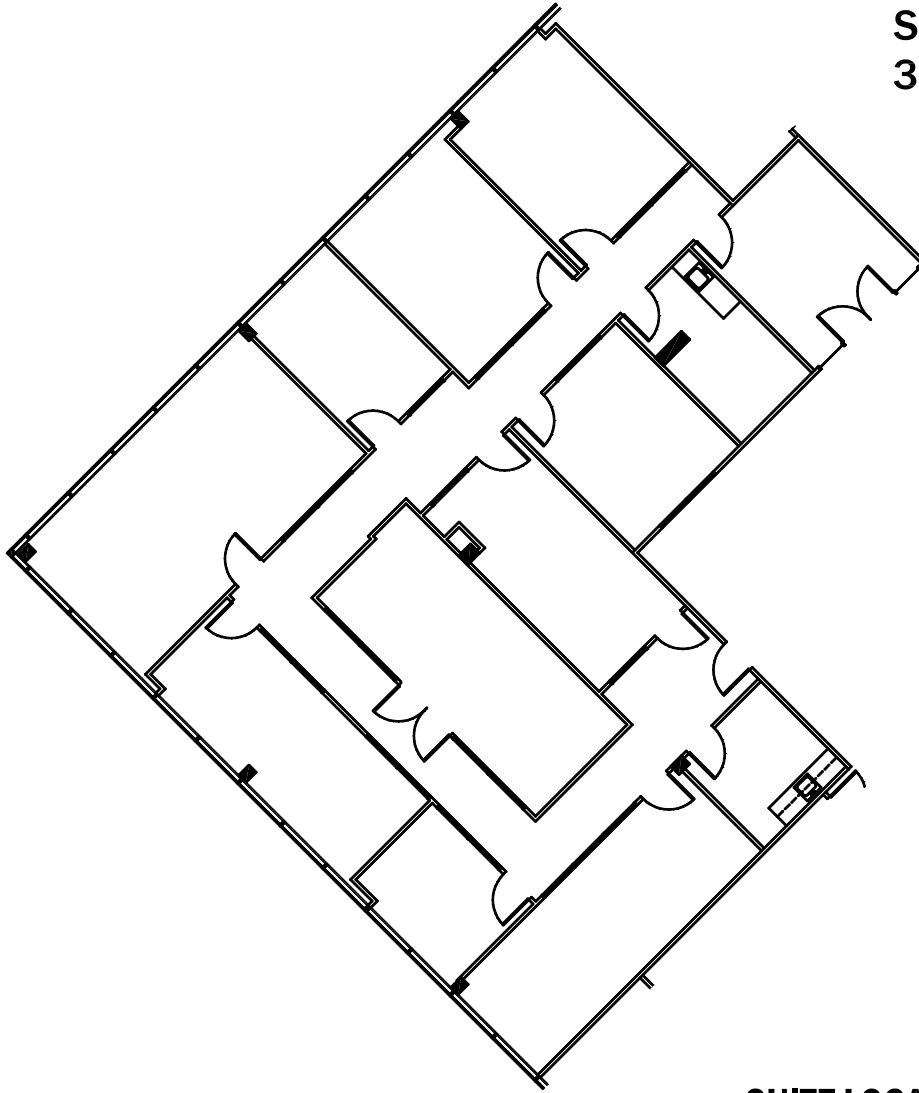

Cypress Station

110 Cypress Station Dr.
Houston , TX

SUITE 250
3,893 NRSF

SUITE LOCATION

1/16"=1'-0"
05/29/2018

1863.CB
CADD Documentation by Radian Architecture 713-933-0507

CONTACT
Carrie Powledge
281.464.8111