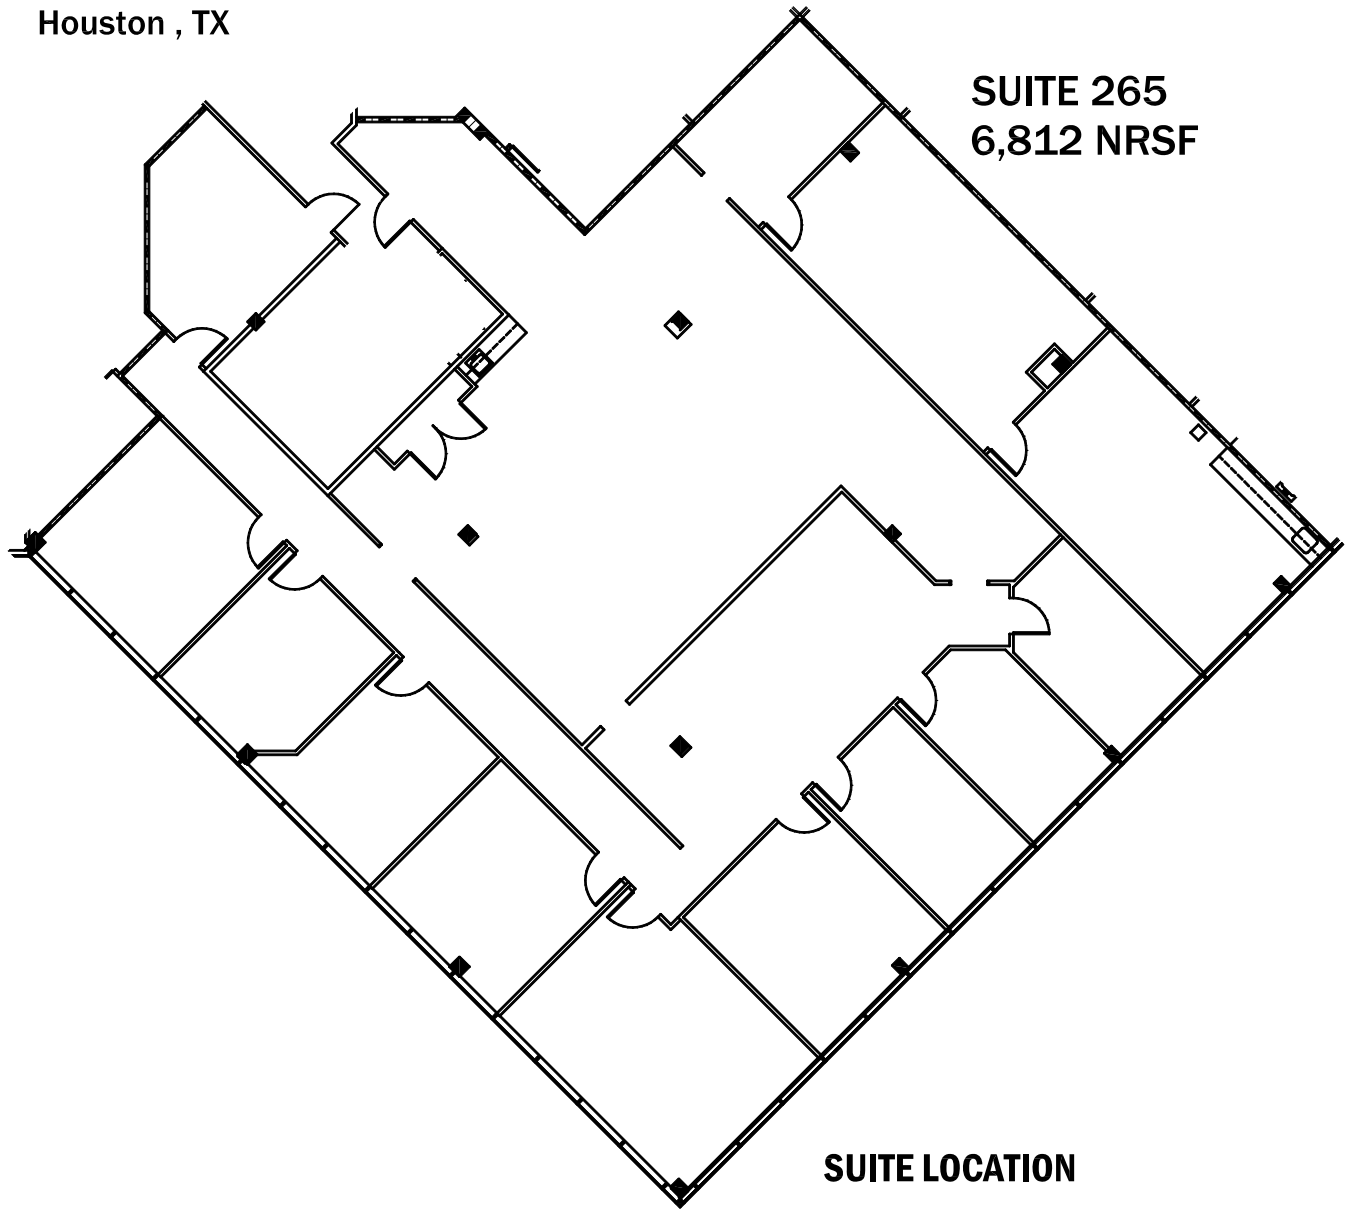

Cypress Station

110 Cypress Station Dr.
Houston, TX

SUITE LOCATION

1/16"=1'-0"
05/29/2018

1863.CB
CADD Documentation by Radian Architecture 713-933-0507

CONTACT
Carrie Powledge
281.464.8111