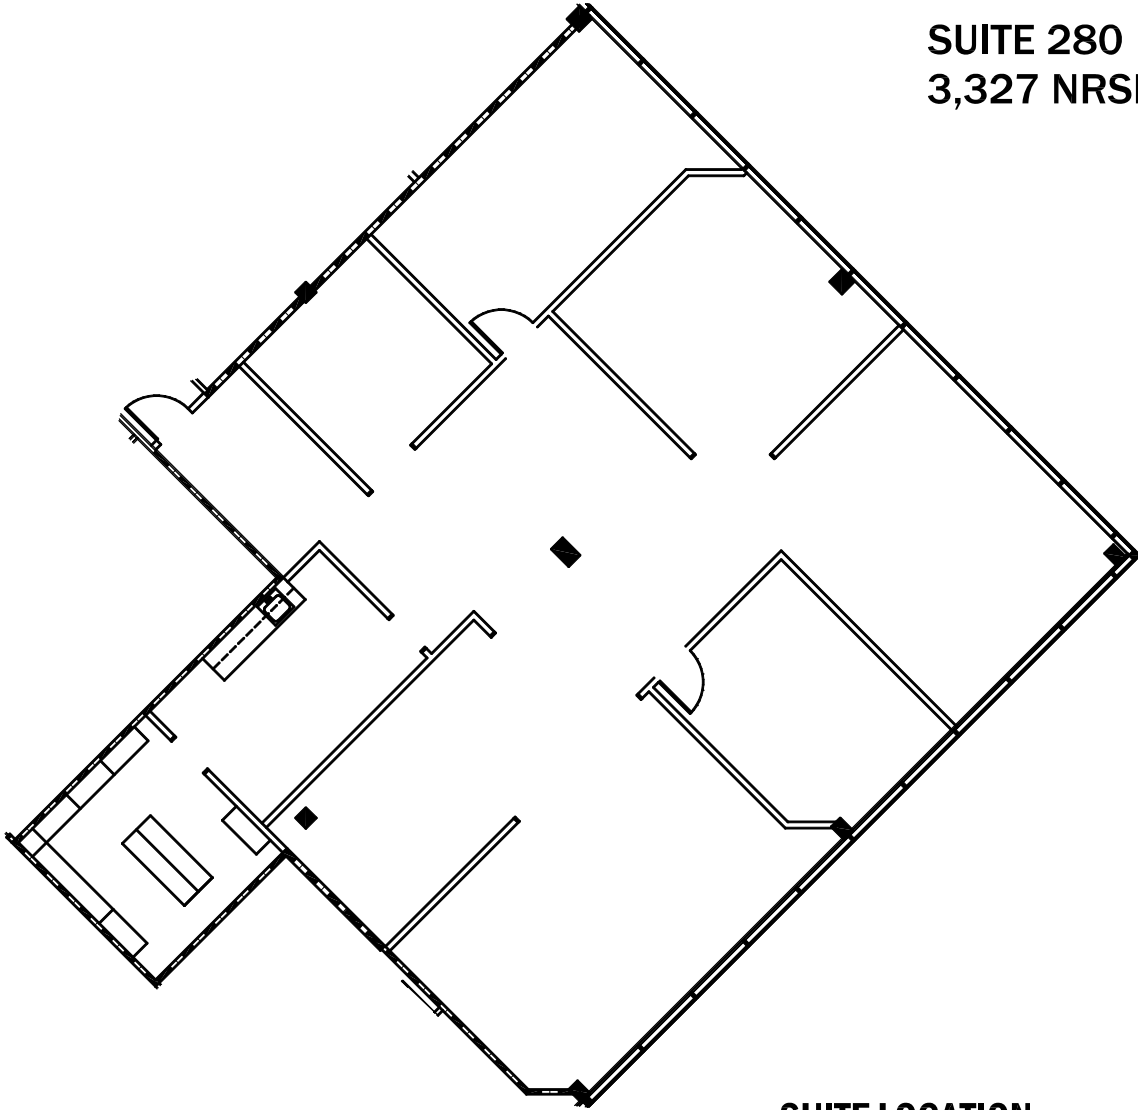

Cypress Station

110 Cypress Station Dr.
Houston, TX

SUITE 280
3,327 NRSF

SUITE LOCATION

N.T.S
05/29/2018

1863.CB
CADD Documentation by Radian Architecture 713-933-0507

CONTACT
Carrie Powledge
281.464.8111