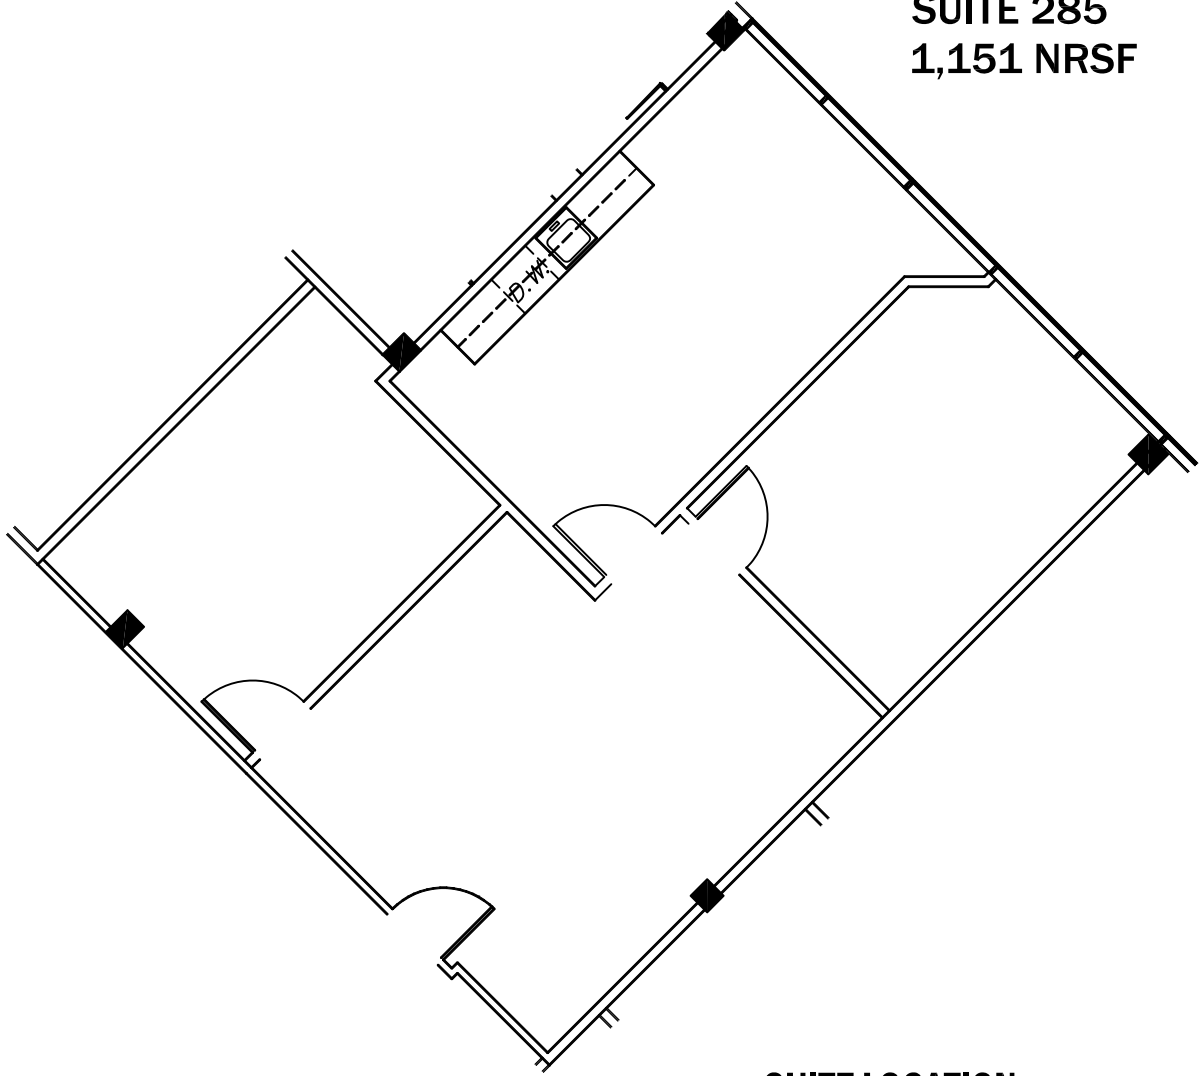

Cypress Station

110 Cypress Station Dr.
Houston , TX

SUITE 285
1,151 NRSF

SUITE LOCATION

1/8"=1'-0"
05/29/2018

1863.CB
CADD Documentation by Radian Architecture 713-933-0507

CONTACT
Carrie Powledge
281.464.8111