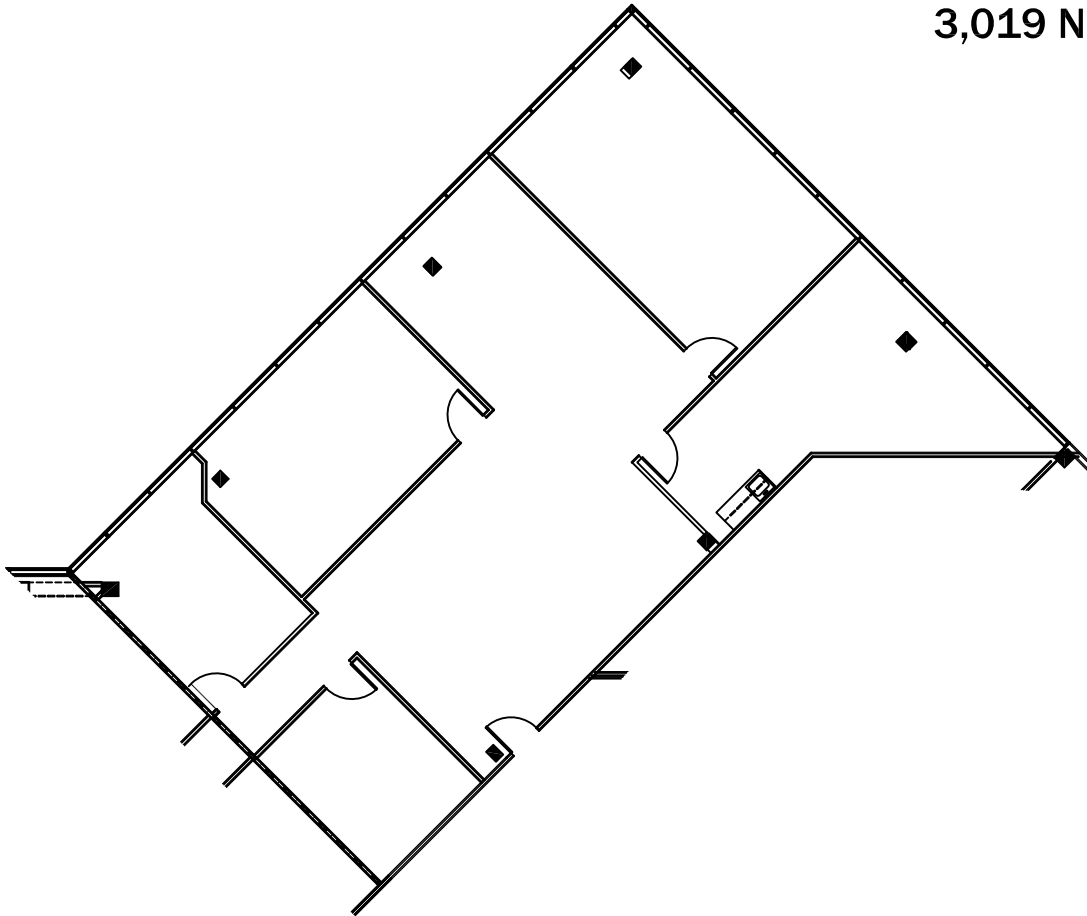

# Cypress Station

110 Cypress Station Dr.  
Houston , TX

**SUITE 295**  
**3,019 NRSF**

## SUITE LOCATION

1/16"=1'-0"  
05/29/2018

1863.CB  
CADD Documentation by Radian Architecture 713-933-0507

**CONTACT**  
**Carrie Powledge**  
**281.464.8111**